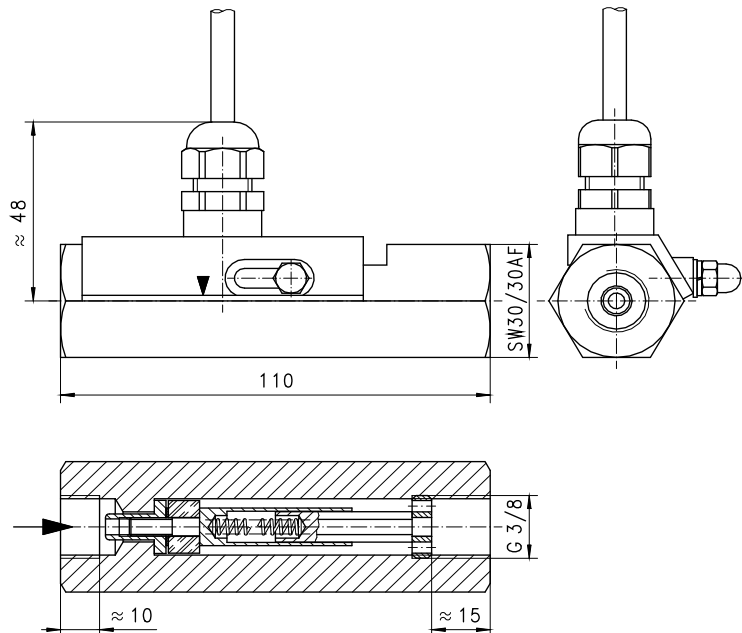

Female thread G3/8 brass

AR-010GM004

**TECHNICAL DATA**

	G	Type	PN bar	Qmax. recom. l/min H <sub>2</sub> O	adjustable range l/min H <sub>2</sub> O	weight kg
brass	G 3/8	AR-010GM004	150	15	2 - 4	0.50

Adjustable range is indicated for horizontally decreasing flow.

tolerance	±1.5 l/min
media temperature	max. 80°C
average pressure loss	0.8 bar at Qmax.
hysteresis	depending on switch value minimum 0.5 l/min.

**MATERIALS**

body	brass Ms58 nickel platet
piston	brass Ms58, SnBz8
spring	stainless steel 1.4310
magnet	bariumferrite
switch head	plastic PA

**ELECTRICAL DATA**

reed switch - wiring 0.212 n.o.  
 250 V AC 100 VA  
 cable 2.5 m  
 protection class IP 65

**MOUNTING POSITION**

Installation position may influence switch value.

**METERING SUBSTANCES**

water

gas/air

oil up to 30mm<sup>2</sup>/s

**NOMENCLATURE**

For combination see table "technical data"

<b>AR-</b>	<b>010</b>	<b>G</b>	<b>M</b>	<b>004</b>	<b>basic type specification</b>
AR-					● flow switch
	010				● nominal diameter DN 10 - G3/8
		G			● female thread
			M		● brass
				004	● adjustable range H <sub>2</sub> O horizontal 2 - 4 l/min
Special option					<input type="checkbox"/> change over contact