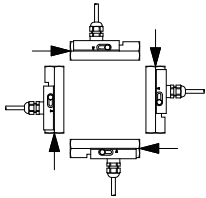

ELECTRICAL DATA

reed switch - wiring 0.212 n.o.
250 V AC 100 VA
cable 2.5 m
protection class IP 65

MOUNTING POSITION

Installation position may influence switch value.

METERING SUBSTANCES

water

gas/air

oil up to 30mm²/s

NOMENCLATURE

For combination see table "technical data"

AR-	010	G	M	004	basic type specification
AR-					● flow switch
	010				● nominal diameter DN 10 - G3/8
		G			● female thread
			M		● brass
				004	● adjustable range H₂O horizontal 2 - 4 l/min
Special option					☐ change over contact

IMPORTANT FOR YOUR ORDER

- Please indicate flow direction, metering substance and adjustable range with your order.
- With viscous liquids please indicate viscosity, temperature and metering substance (adjustable range on request)
- With gaseous media indicate pressure (relative or absolute), temperature and metering substance (adjustable range on request)

All technical changes reserved

●BASIC Standard ○BASIC Programme option □VARIO Special option ⊕ PLUS Accessories ✗not recommendable