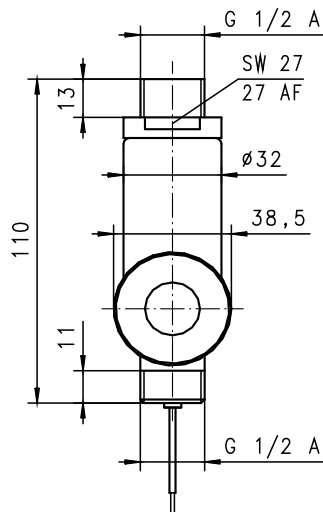

MATERIALS

	FX-015AP	FXF-015AP
body	POM glass-fibre	POM glass-fibre
piston	brass Ms58	brass Ms58
snap ring	CuSn8F70	CuSn8F70
spring	-	stainless steel 1.4310
magnet	bariumferrite	bariumferrite
seals	NBR	NBR
filter	nylon/POM	nylon/POM