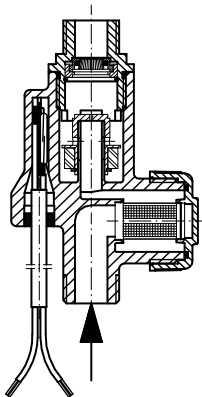

All technical changes reserved

IBASIC Standard ☐ BASIC Programme option ☐ VARIO Special option ☒ PLUS Accessories

☒ not recommendable