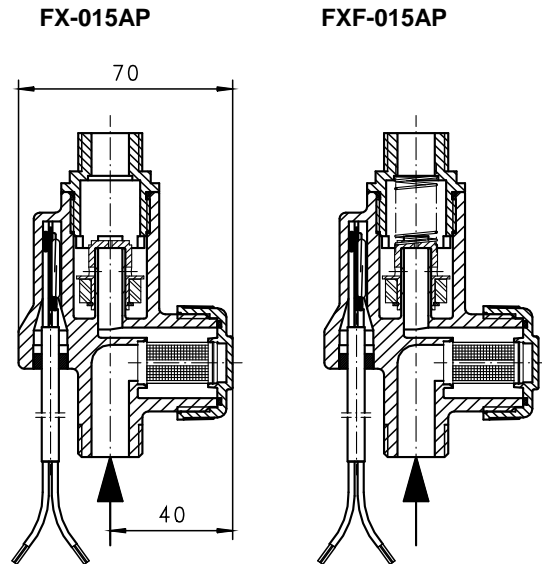

MATERIALS

	FX-015AP	FXF-015AP
body	POM glass-fibre	POM glass-fibre
piston	brass Ms58	brass Ms58
snap ring	CuSn8F70	CuSn8F70
spring	-	stainless steel 1.4310
magnet	bariumferrite	bariumferrite
seals	NBR	NBR
filter	nylon/POM	nylon/POM