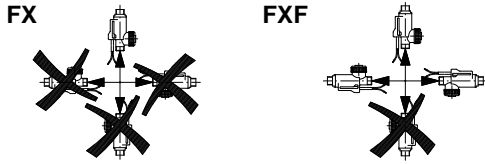

ELECTRICAL DATA

reed switch - wiring 0.212 n.o.
230 V AC 1 A 50 VA
cabel 0.5 m
protection class 2
protection class IP 65

MOUNTING POSITION

Position may influence switch value.

METERING SUBSTANCES

NOMENCLATURE

FX-	015	A	P	basic type
				specification
FX-				● Flow Switch
FXF-				● Flow Switch with additional spring support
	015			● nominal diameter DN 15
		A		● male thread
			P	● plastic design
Programme option BASIC				○ integrated flow regulator

IMPORTANT ORDER DETAILS

- Please indicate flow direction, metering substance and switch value with your order.
- With gaseous media indicate pressure (relative or absolute), temperaturue and metering substance (switch value on request)

OPTIONS

☐ Flow Switch with integrating flow regulator

limiter flow rates 3,5,6,8,10,12 l/min H₂O.
tolerance from 2 bars ±15%
temperature max. 65°C